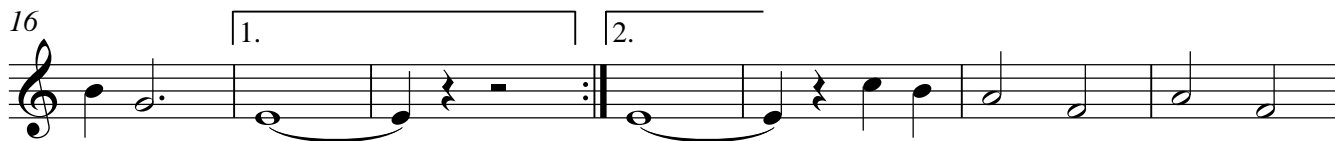

# Marches of the Armed Forces

$\text{♩} = 110$

71

Musical staff 71: Treble clef, key signature of one flat, 4/4 time. Measures 71-77. Includes a whole note chord at the end.

78

Musical staff 78: Treble clef, key signature of one flat, 4/4 time. Measures 78-85. Includes a 6/8 time signature change.

86

Musical staff 86: Treble clef, key signature of one flat, 4/4 time. Measures 86-93. Includes a key signature change to two flats.

94

Musical staff 94: Treble clef, key signature of two flats, 4/4 time. Measures 94-101.

102

Musical staff 102: Treble clef, key signature of two flats, 4/4 time. Measures 102-109. Ends with a 2/2 time signature change.

110

Musical staff 110: Treble clef, key signature of two flats, 4/4 time. Measures 110-116.